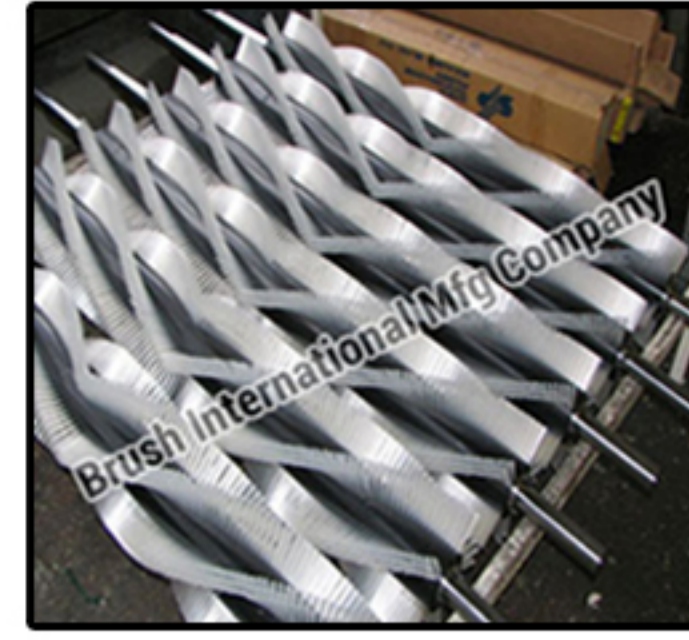

Brush Roll

#1 Exporter and Importer of Spiral Roller Brushes, Small Roller Brushes, Nylon Roller Brushes Manufacturer in India

Product Detail :-

Finished Diameter	Max.500mm
Overall Length	Max.5500mm
Back Width Of The Winding	Single Tape:4/5/6/8 mm Double Band:5/8 mm