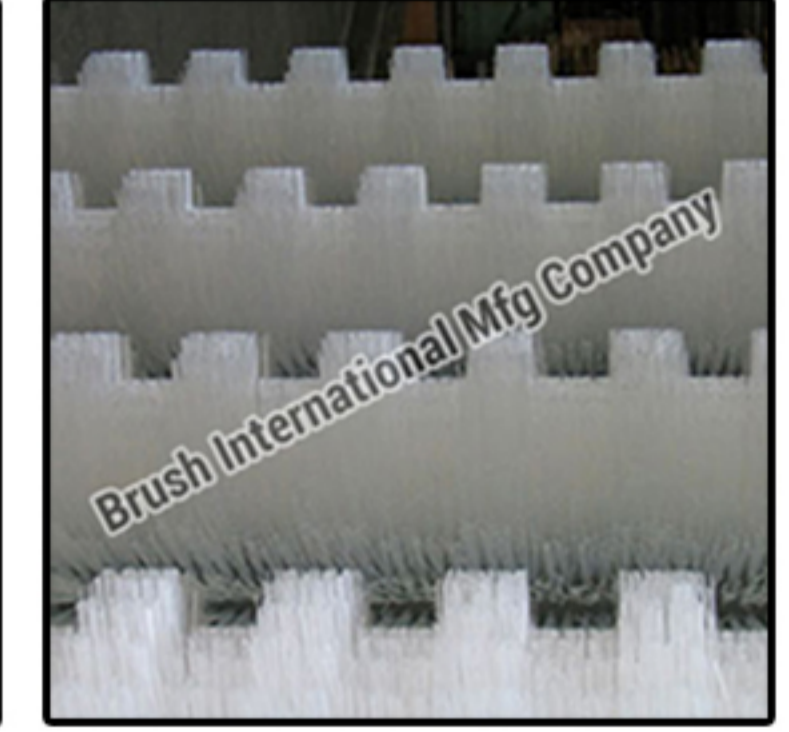

Brush Roll

#1 Exporter and Importer of Spiral Roller Brushes, Small Roller Brushes, Nylon Roller Brushes Manufacturer in India

Product Detail :-

Finished Diameter	Max.500mm
Overall Length	Max.5500mm
Back Width Of The Winding	Single Tape:4/5/6/8 mm Double Band:5/8 mm